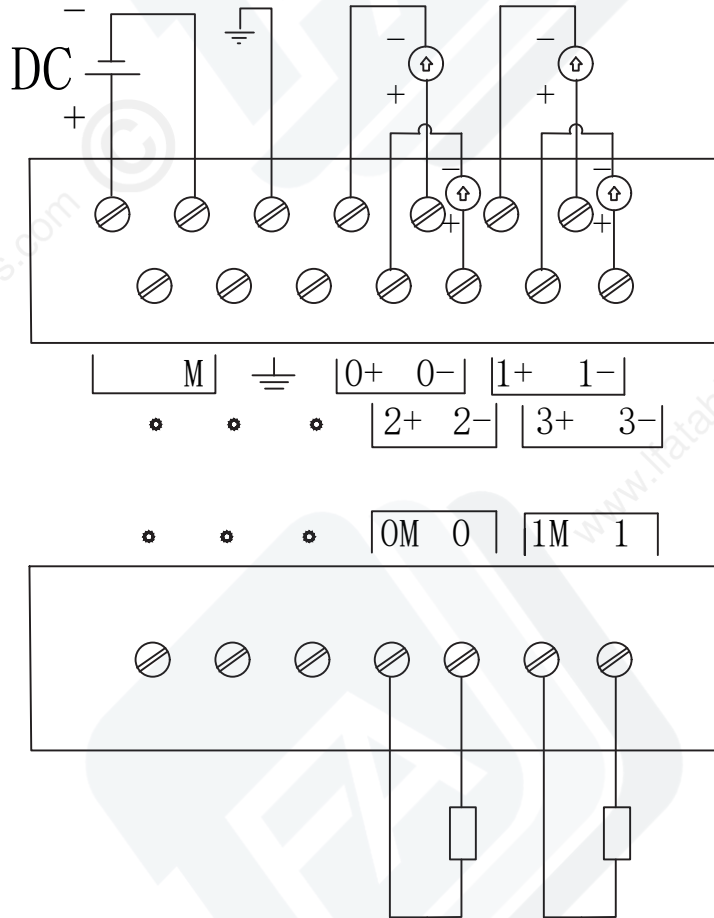

EM AM06

SB AE01

 <a href="http://www.ifamachines.com">www.ifamachines.com</a>	Drawing Name	RTP-10i Electrical 2
	Product Name	RTP-10i
	Version	V1.0
	Provided By	Mark Burchell