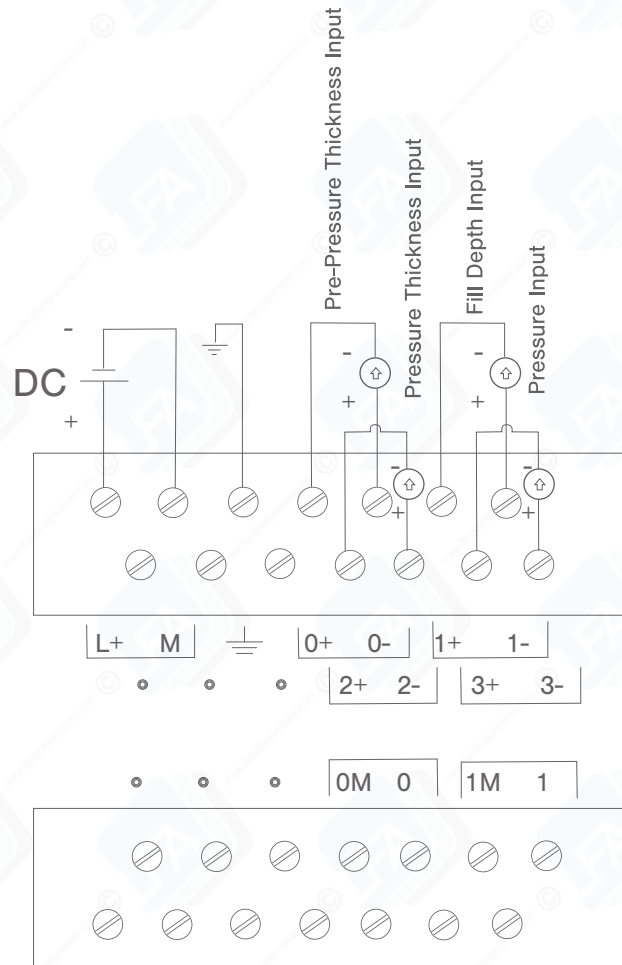

EM AM06

SB AE01

 www.famachines.com	Drawing Name	RTP 10i
	Product Name	RTP 10i
	Version	1.0
	Provided By	LFA Machines